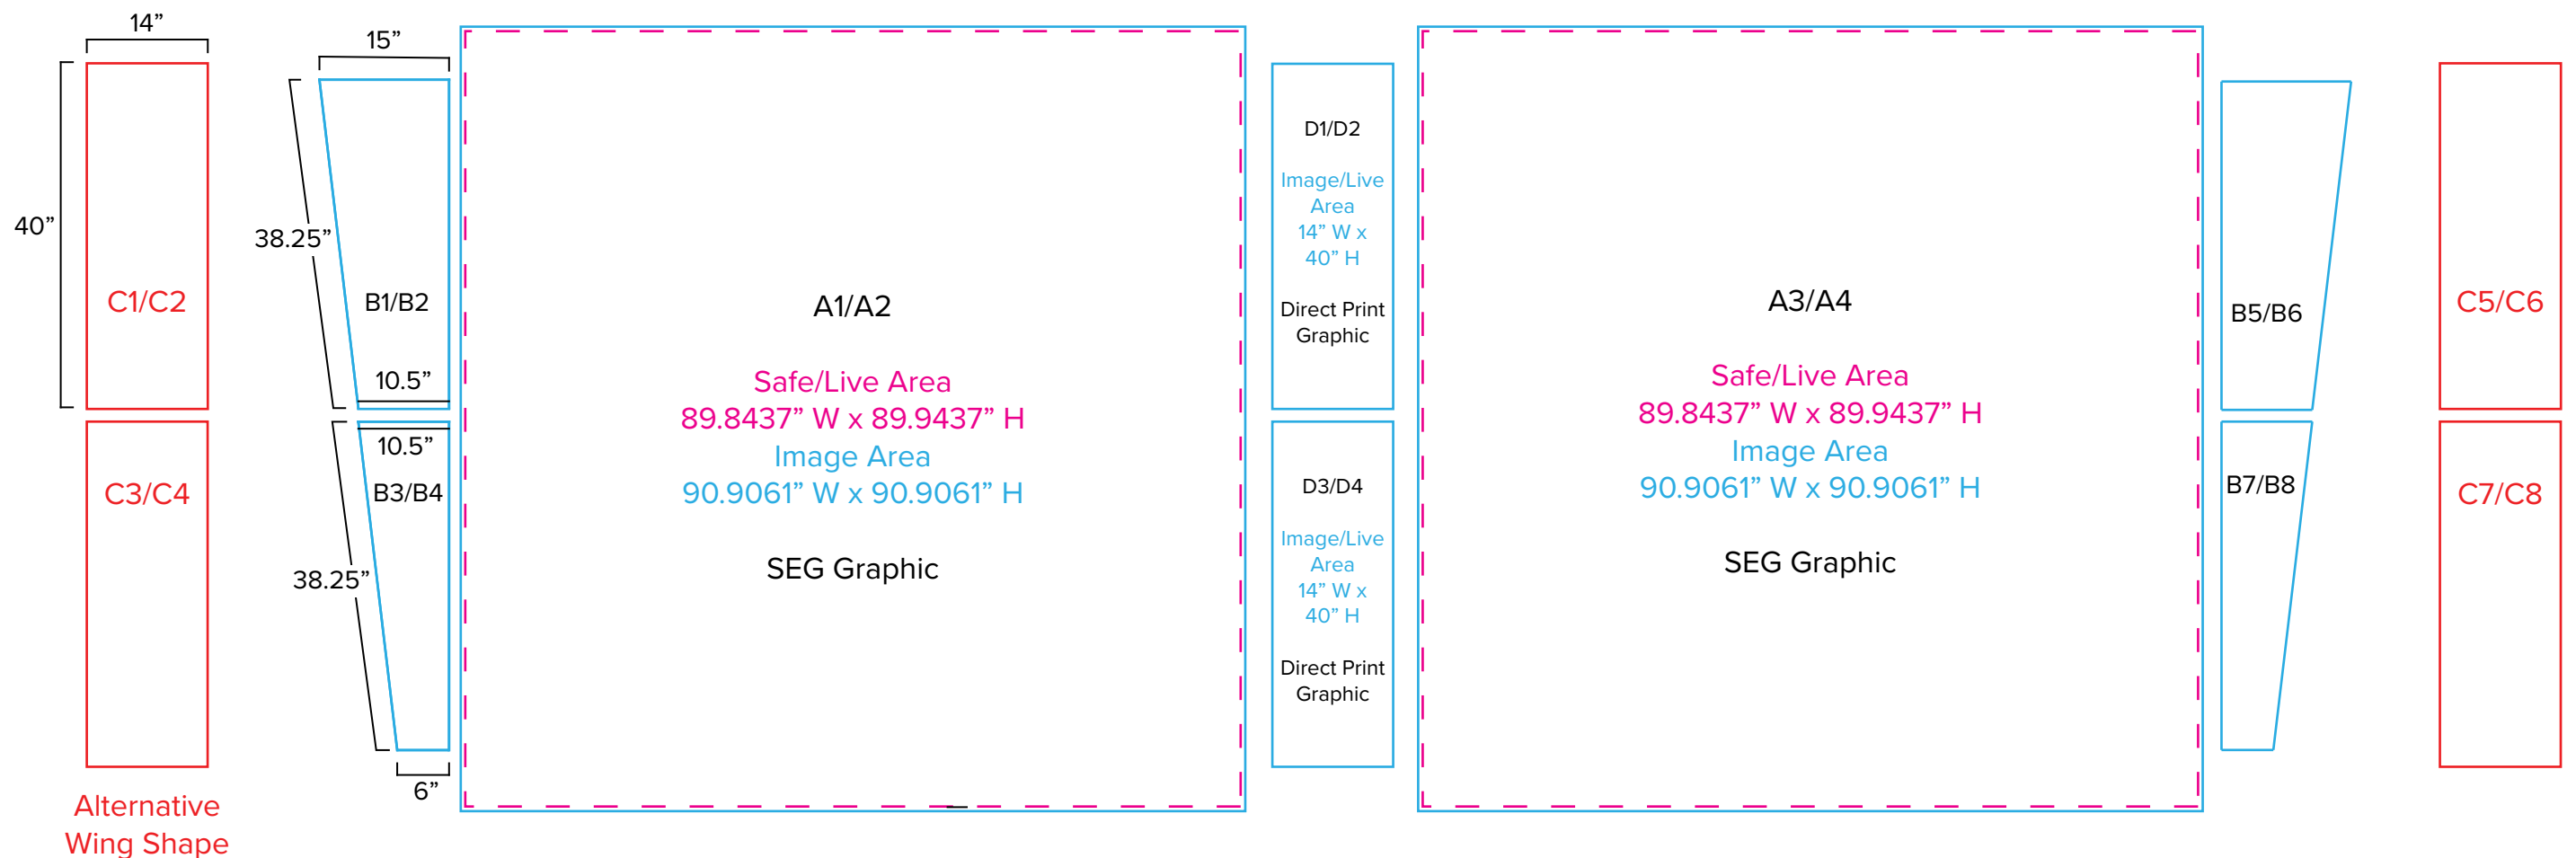

Graphic Template
 10 x 20 Inline Exhibit – Double-Sided
 SEG Graphics, Direct Print Wing Graphics

Side 1/Side 2

NOTE: All Raster Art (jpg, tiff,psd, png, etc.) must be at least 100 dpi at print size.
 Standard kits are often customized. Please check with Customer Service to ensure that this template matches your specific job.